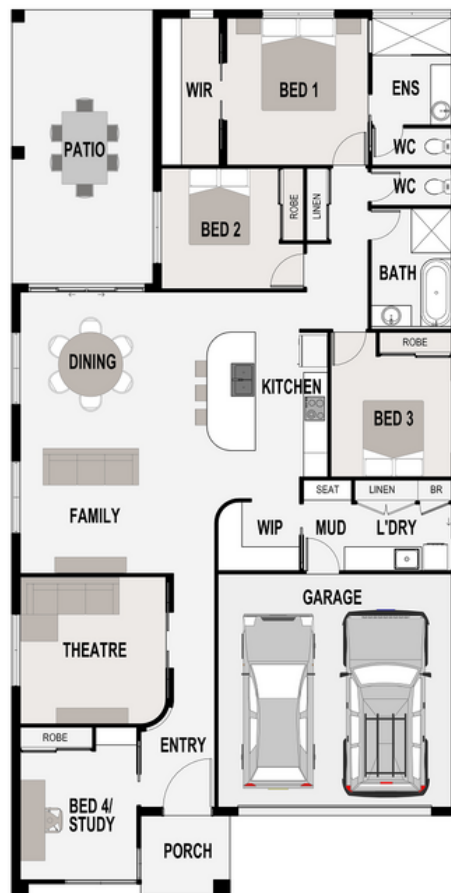

Lot 380 Portobello Court
\$700,900 house & land*

Keir Constructions
Bella 232

Steve Pozzebon
 0499 775 300
steve@elementsinq.com.au

ELEMENTS
 NORTH QUEENSLAND

SINCE
1988

*Final costs may vary from those listed. Floorplans & images are for illustration purposes and should be used as a guide. Elements NQ may withdraw this package without notice.